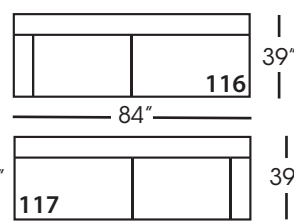

Sylvie-116/117
Large Seated End - RSE/LSE
L84" D39" H35"

Sylvie-118/119
Three Seat End w/Corner
RSE/LSE
L116" D39" H35"

Seat Height 21"
Seat Depth 24"
Arm Height 25"

This is a suggested application and is subject to change.
Sizes and dimensions will vary due to the individual hand crafted techniques and materials used in every style we produce.
All furniture style names are for internal reference only, not intended for commercial use.

Pattern Availability: RG, PS, NM, RS

ECLECTIC.SPIRITED.WONDERFULLY COMFORTABLE.

SYLVIE • UPHOLSTERED • LOOSE PILLOW BACK

Corner
L39" D39" H35"

Large Armless
L65" D39" H35"

Small Armless
L33" D39" H35"

One Seated End*
L38" D39" H35"
**available as right or left seated*

Chaise*
L38" D67" H35"
**available as right or left seated*

Two Seated End*
L71" D39" H35"
**available as right or left seated*

Large Seated End*
L84" D39" H35"
**available as right or left seated*

3-Seat End with Corner*
L116" D39" H35"
**available as right or left seated*