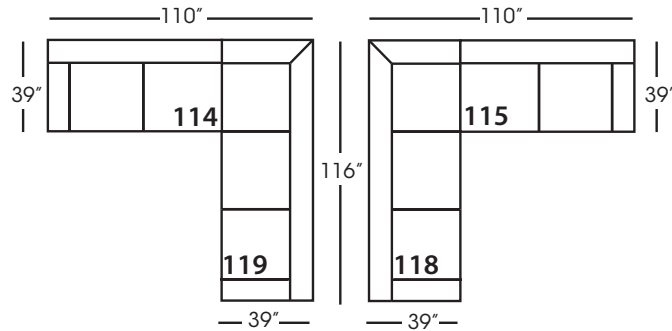

Sylvie-041
Large Armless
L65" D39" H35"

Sylvie-061
Small Armless
L33" D39" H35"

Sylvie-110/111
Chaise - RSC/LSC
L38" D67" H35"

Sylvie-112/113
One Seated End - RSE/LSE
L38" D39" H35"

Sylvie-114/115
Two Seated End - RSE/LSE
L71" D39" H35"

Sylvie-116/117
Large Seated End - RSE/LSE
L84" D39" H35"

Sylvie-118/119
Three Seat End w/Corner
RSE/LSE
L116" D39" H35"

Seat Height 21"
Seat Depth 24"
Arm Height 25"

This is a suggested application and is subject to change.
Sizes and dimensions will vary due to the individual hand crafted techniques and materials used in every style we produce.
All furniture style names are for internal reference only, not intended for commercial use.

Pattern Availability: RG, PS, NM, RS

ECLECTIC.SPIRITED.WONDERFULLY COMFORTABLE.

SYLVIE • UPHOLSTERED • LOOSE PILLOW BACK

Corner
L39" D39" H35"

Large Armless
L65" D39" H35"

Small Armless
L33" D39" H35"

One Seated End*
L38" D39" H35"
**available as right or left seated*

Chaise*
L38" D67" H35"
**available as right or left seated*

Two Seated End*
L71" D39" H35"
**available as right or left seated*

Large Seated End*
L84" D39" H35"
**available as right or left seated*

3-Seat End with Corner*
L116" D39" H35"
**available as right or left seated*