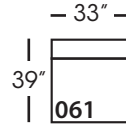

Sylvie-116/117
Large Seated End - RSE/LSE
L84" D39" H35"

Sylvie-118/119
Three Seat End w/Corner
RSE/LSE
L116" D39" H35"

Seat Height 21"
Seat Depth 24"
Arm Height 25"

This is a suggested application and is subject to change.
Sizes and dimensions will vary due to the individual hand crafted techniques and materials used in every style we produce.
All furniture style names are for internal reference only, not intended for commercial use.

Pattern Availability: RG, PS, NM, RS

ECLECTIC.SPIRITED.WONDERFULLY COMFORTABLE.

SYLVIE • UPHOLSTERED • LOOSE PILLOW BACK

Corner
L39" D39" H35"

Large Armless
L65" D39" H35"

Small Armless
L33" D39" H35"

One Seated End*
L38" D39" H35"
**available as right or left seated*

Chaise*
L38" D67" H35"
**available as right or left seated*

Two Seated End*
L71" D39" H35"
**available as right or left seated*

Large Seated End*
L84" D39" H35"
**available as right or left seated*

3-Seat End with Corner*
L116" D39" H35"
**available as right or left seated*