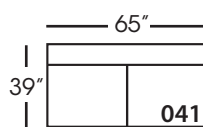

Sylvie-116/117
Large Seated End - RSE/LSE
L84" D39" H35"

Sylvie-118/119
Three Seat End w/Corner
RSE/LSE
L116" D39" H35"

Seat Height 21"
Seat Depth 24"
Arm Height 25"

This is a suggested application and is subject to change.
Sizes and dimensions will vary due to the individual hand crafted techniques and materials used in every style we produce.
All furniture style names are for internal reference only, not intended for commercial use.

SYLVIE SECTIONAL COLLECTION

| | Corner 010 | Large Armless 041 | Small Armless 061 | Chaise 110/111 | One Seated End 114/115 | Two Seated End 114/115 | Large Seated End 116/117 | 3-Seat End w/Corner 118/119 |
|--|---------------|-------------------------|-------------------------|------------------------|------------------------------|------------------------------|--------------------------------|-----------------------------------|
| Standard Features | | | | | | | | |
| Cloud Cushion | X | X | X | X | X | X | X | X |
| Wooden Leg Finish | X | X | X | X | X | X | X | X |
| Sinuous Underconstruction | X | X | X | X | X | X | X | X |
| Options - See Price List for Prices | | | | | | | | |
| Luxe Cushion | No Charge | No Charge | No Charge | No Charge | No Charge | No Charge | No Charge | No Charge |
| Cloud Plus Cushion | X | X | X | X | X | X | X | X |
| Extra Pillows (XP) - 18" TP | N/A | N/A | N/A | X | X | X | X | X |
| Ordering Instructions | | | | | | | | |
| To Order, Please write the following: | Sylvie-010 | Sylvie-041 | Sylvie-061 | Sylvie-110 RSC/111 LSC | Sylvie-112 RSE/113 LSE | Sylvie-114 RSE/115 LSE | Sylvie-116 RSE/117 LSE | Sylvie-118 RSE/119 LSE |

Pattern Availability: RG, PS, NM, RS

ECLECTIC.SPIRITED.WONDERFULLY COMFORTABLE.

SYLVIE • UPHOLSTERED • LOOSE PILLOW BACK

Corner
L39" D39" H35"

Large Armless
L65" D39" H35"

Small Armless
L33" D39" H35"

One Seated End*
L38" D39" H35"
**available as right or left seated*