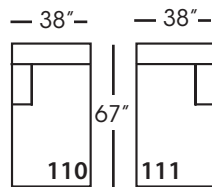

Sylvie-116/117
Large Seated End - RSE/LSE
L84" D39" H35"

Sylvie-118/119
Three Seat End w/Corner
RSE/LSE
L116" D39" H35"

Seat Height 21"
Seat Depth 24"
Arm Height 25"

This is a suggested application and is subject to change.
Sizes and dimensions will vary due to the individual hand crafted techniques and materials used in every style we produce.
All furniture style names are for internal reference only, not intended for commercial use.

Pattern Availability: RG, PS, NM, RS

ECLECTIC.SPIRITED.WONDERFULLY COMFORTABLE.

SYLVIE • UPHOLSTERED • LOOSE PILLOW BACK

Corner
L39" D39" H35"

Large Armless
L65" D39" H35"

Small Armless
L33" D39" H35"

One Seated End*
L38" D39" H35"
**available as right or left seated*

Chaise*
L38" D67" H35"
**available as right or left seated*

Two Seated End*
L71" D39" H35"
**available as right or left seated*

Large Seated End*
L84" D39" H35"
**available as right or left seated*

3-Seat End with Corner*
L116" D39" H35"
**available as right or left seated*