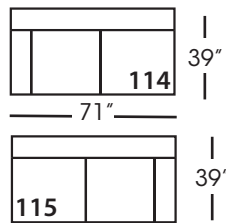

Sylvie-116/117
Large Seated End - RSE/LSE
L84" D39" H35"

Sylvie-118/119
Three Seat End w/Corner
RSE/LSE
L116" D39" H35"

Seat Height 21"
Seat Depth 24"
Arm Height 25"

This is a suggested application and is subject to change.
Sizes and dimensions will vary due to the individual hand crafted techniques and materials used in every style we produce.
All furniture style names are for internal reference only, not intended for commercial use.

Pattern Availability: RG, PS, NM, RS

ECLECTIC.SPIRITED.WONDERFULLY COMFORTABLE.

SYLVIE • UPHOLSTERED • LOOSE PILLOW BACK

Corner
L39" D39" H35"

Large Armless
L65" D39" H35"

Small Armless
L33" D39" H35"

One Seated End*
L38" D39" H35"
**available as right or left seated*

Chaise*
L38" D67" H35"
**available as right or left seated*

Two Seated End*
L71" D39" H35"
**available as right or left seated*

Large Seated End*
L84" D39" H35"
**available as right or left seated*

3-Seat End with Corner*
L116" D39" H35"
**available as right or left seated*