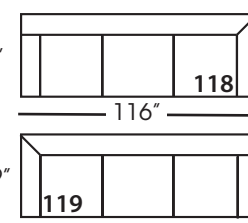

Sylvie-116/117
Large Seated End - RSE/LSE
L84" D39" H35"

Sylvie-118/119
Three Seat End w/Corner
RSE/LSE
L116" D39" H35"

Seat Height 21"
Seat Depth 24"
Arm Height 25"

This is a suggested application and is subject to change.
Sizes and dimensions will vary due to the individual hand crafted techniques and materials used in every style we produce.
All furniture style names are for internal reference only, not intended for commercial use.

Pattern Availability: RG, PS, NM, RS

ECLECTIC.SPIRITED.WONDERFULLY COMFORTABLE.

SYLVIE • UPHOLSTERED • LOOSE PILLOW BACK

Corner
L39" D39" H35"

Large Armless
L65" D39" H35"

Small Armless
L33" D39" H35"

One Seated End*
L38" D39" H35"
**available as right or left seated*

Chaise*
L38" D67" H35"
**available as right or left seated*

Two Seated End*
L71" D39" H35"
**available as right or left seated*

Large Seated End*
L84" D39" H35"
**available as right or left seated*

3-Seat End with Corner*
L116" D39" H35"
**available as right or left seated*