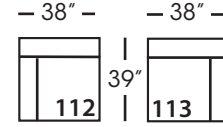

Sylvie-116/117
Large Seated End - RSE/LSE
L84" D39" H35"

Sylvie-118/119
Three Seat End w/Corner
RSE/LSE
L116" D39" H35"

Seat Height 21"
Seat Depth 24"
Arm Height 25"

This is a suggested application and is subject to change.
Sizes and dimensions will vary due to the individual hand crafted techniques and materials used in every style we produce.
All furniture style names are for internal reference only, not intended for commercial use.

Pattern Availability: RG, PS, NM, RS

ECLECTIC.SPIRITED.WONDERFULLY COMFORTABLE.

SYLVIE • UPHOLSTERED • LOOSE PILLOW BACK

Corner
L39" D39" H35"

Large Armless
L65" D39" H35"

Small Armless
L33" D39" H35"

One Seated End*
L38" D39" H35"
**available as right or left seated*

Chaise*
L38" D67" H35"
**available as right or left seated*

Two Seated End*
L71" D39" H35"
**available as right or left seated*

Large Seated End*
L84" D39" H35"
**available as right or left seated*

3-Seat End with Corner*
L116" D39" H35"
**available as right or left seated*