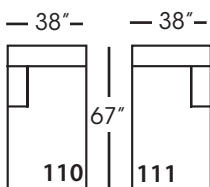

Sylvie-SLIP 246/247
Large Seated End - RSE/LSE
L84" D39" H35"

Sylvie-SLIP 248/249
Large Seated End w/Corner
RSE/LSE
L116" D39" H35"

Seat Height 21"
Seat Depth 24"
Arm Height 25"

This is a suggested application and is subject to change.
Sizes and dimensions will vary due to the individual hand crafted techniques and materials used in every style we produce.
All furniture style names are for internal reference only, not intended for commercial use.

SYLVIE SLIP BENCH SECTIONAL COLLECTION

	Corner 010	Large Armless 241	Small Armless 061	Chaise 110/111	Single Seated End 112/113	Small Seated End 244/245	Large Seated End 246/247	Large Seated End w/Corner 248/249
Standard Features								
Cloud Cushion	x	x	x	x	x	x	x	x
Sinuous Underconstruction	x	x	x	x	x	x	x	x
Options - See Price List for Prices								
Luxe Cushion	No Charge	No Charge	No Charge	No Charge	No Charge	No Charge	No Charge	No Charge
Cloud Plus Cushion	x	x	x	x	x	x	x	x
Extra Pillows (XP) - 18" TP	N/A	N/A	N/A	x	x	x	x	x
Ordering Instructions								
To Order, Please write the following:	Sylvie-SLIP-010	Sylvie-SLIP-241	Sylvie-SLIP-061	Sylvie-SLIP-110 RSC/111 LSC	Sylvie-SLIP-112 RSE/113 LSE	Sylvie-SLIP-244 RSE/245 LSE	Sylvie-SLIP-246 RSE/247 LSE	Sylvie-SLIP-248 RSE/249 LSE
Additional Slipcovers								
To Order, Please write the following:	Sylvie-SCO-010	Sylvie-SCO-241	Sylvie-SCO-061	Sylvie-SCO-110/111	Sylvie-SCO-112/113	Sylvie-SCO-244/245	Sylvie-SCO-246/247	Sylvie-SCO-248/249

SYLVIE BENCH • SLIPCOVER • LOOSE PILLOW BACK

Corner
L39" D39" H35"

Large Armless
L65" D39" H35"

Small Armless
L33" D39" H35"

One Seated End*
L38" D39" H35"
**available as right or left seated*

Chaise*
L38" D67" H35"
**available as right or left seated*

Small Seated End*
L71" D39" H35"
**available as right or left seated*

Large Seated End*
L84" D39" H35"
**available as right or left seated*

Large Seated End with Corner*
L116" D39" H35"
**available as right or left seated*