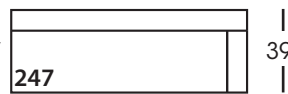

SYLVIE BENCH • SLIPCOVER • LOOSE PILLOW BACK

Corner
L39" D39" H35"

Large Armless
L65" D39" H35"

Small Armless
L33" D39" H35"

One Seated End*
L38" D39" H35"
**available as right or left seated*

Chaise*
L38" D67" H35"
**available as right or left seated*

Small Seated End*
L71" D39" H35"
**available as right or left seated*

Large Seated End*
L84" D39" H35"
**available as right or left seated*

Large Seated End with Corner*
L116" D39" H35"
**available as right or left seated*