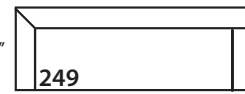

SYLVIE SLIP BENCH SECTIONAL COLLECTION

	Corner 010	Large Armless 241	Small Armless 061	Chaise 110/111	Single Seated End 112/113	Small Seated End 244/245	Large Seated End 246/247	Large Seated End w/Corner 248/249
Standard Features								
Cloud Cushion	x	x	x	x	x	x	x	x
Sinuous Underconstruction	x	x	x	x	x	x	x	x
Options - See Price List for Prices								
Luxe Cushion	No Charge	No Charge	No Charge	No Charge	No Charge	No Charge	No Charge	No Charge
Cloud Plus Cushion	x	x	x	x	x	x	x	x
Extra Pillows (XP) - 18" TP	N/A	N/A	N/A	x	x	x	x	x
Ordering Instructions								
To Order, Please write the following:	Sylvie-SLIP-010	Sylvie-SLIP-241	Sylvie-SLIP-061	Sylvie-SLIP-110 RSC/111 LSC	Sylvie-SLIP-112 RSE/113 LSE	Sylvie-SLIP-244 RSE/245 LSE	Sylvie-SLIP-246 RSE/247 LSE	Sylvie-SLIP-248 RSE/249 LSE
Additional Slipcovers								
To Order, Please write the following:	Sylvie-SCO-010	Sylvie-SCO-241	Sylvie-SCO-061	Sylvie-SCO-110/111	Sylvie-SCO-112/113	Sylvie-SCO-244/245	Sylvie-SCO-246/247	Sylvie-SCO-248/249

SYLVIE BENCH • SLIPCOVER • LOOSE PILLOW BACK

Corner
L39" D39" H35"

Large Armless
L65" D39" H35"

Small Armless
L33" D39" H35"

One Seated End*
L38" D39" H35"
**available as right or left seated*

Chaise*
L38" D67" H35"
**available as right or left seated*

Small Seated End*
L71" D39" H35"
**available as right or left seated*

Large Seated End*
L84" D39" H35"
**available as right or left seated*

Large Seated End with Corner*
L116" D39" H35"
**available as right or left seated*