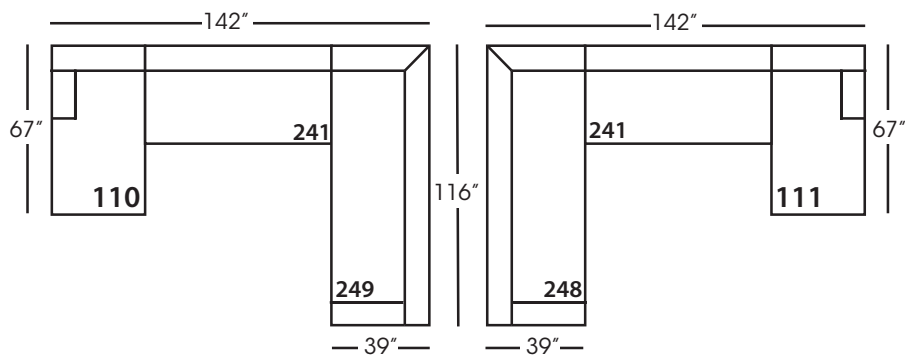

Sylvie-SLIP 246/247
Large Seated End - RSE/LSE
L84" D39" H35"

Sylvie-SLIP 248/249
Large Seated End w/Corner
RSE/LSE
L116" D39" H35"

Seat Height 21"
Seat Depth 24"
Arm Height 25"

This is a suggested application and is subject to change.
Sizes and dimensions will vary due to the individual hand crafted techniques and materials used in every style we produce.
All furniture style names are for internal reference only, not intended for commercial use.

SYLVIE SLIP BENCH SECTIONAL COLLECTION

	Corner 010	Large Armless 241	Small Armless 061	Chaise 110/111	Single Seated End 112/113	Small Seated End 244/245	Large Seated End 246/247	Large Seated End w/Corner 248/249
Standard Features								
Cloud Cushion	x	x	x	x	x	x	x	x
Sinuous Underconstruction	x	x	x	x	x	x	x	x
Options - See Price List for Prices								
Luxe Cushion	No Charge	No Charge	No Charge	No Charge	No Charge	No Charge	No Charge	No Charge
Cloud Plus Cushion	x	x	x	x	x	x	x	x
Extra Pillows (XP) - 18" TP	N/A	N/A	N/A	x	x	x	x	x
Ordering Instructions								
To Order, Please write the following:	Sylvie-SLIP-010	Sylvie-SLIP-241	Sylvie-SLIP-061	Sylvie-SLIP-110 RSC/111 LSC	Sylvie-SLIP-112 RSE/113 LSE	Sylvie-SLIP-244 RSE/245 LSE	Sylvie-SLIP-246 RSE/247 LSE	Sylvie-SLIP-248 RSE/249 LSE
Additional Slipcovers								
To Order, Please write the following:	Sylvie-SCO-010	Sylvie-SCO-241	Sylvie-SCO-061	Sylvie-SCO-110/111	Sylvie-SCO-112/113	Sylvie-SCO-244/245	Sylvie-SCO-246/247	Sylvie-SCO-248/249

SYLVIE BENCH • SLIPCOVER • LOOSE PILLOW BACK

Corner
L39" D39" H35"

Large Armless
L65" D39" H35"

Small Armless
L33" D39" H35"

One Seated End*
L38" D39" H35"
**available as right or left seated*

Chaise*
L38" D67" H35"
**available as right or left seated*

Small Seated End*
L71" D39" H35"
**available as right or left seated*

Large Seated End*
L84" D39" H35"
**available as right or left seated*

Large Seated End with Corner*
L116" D39" H35"
**available as right or left seated*