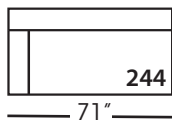

Sylvie-SLIP 246/247
Large Seated End - RSE/LSE
L84" D39" H35"

Sylvie-SLIP 248/249
Large Seated End w/Corner
RSE/LSE
L116" D39" H35"

Seat Height 21"
Seat Depth 24"
Arm Height 25"

This is a suggested application and is subject to change.
Sizes and dimensions will vary due to the individual hand crafted techniques and materials used in every style we produce.
All furniture style names are for internal reference only, not intended for commercial use.

SYLVIE BENCH • SLIPCOVER • LOOSE PILLOW BACK

Corner
L39" D39" H35"

Large Armless
L65" D39" H35"

Small Armless
L33" D39" H35"

One Seated End*
L38" D39" H35"
**available as right or left seated*

Chaise*
L38" D67" H35"
**available as right or left seated*

Small Seated End*
L71" D39" H35"
**available as right or left seated*

Large Seated End*
L84" D39" H35"
**available as right or left seated*

Large Seated End with Corner*
L116" D39" H35"
**available as right or left seated*