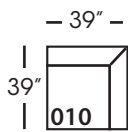

Sylvie-SLIP 246/247
Large Seated End - RSE/LSE
L84" D39" H35"

Sylvie-SLIP 248/249
Large Seated End w/Corner
RSE/LSE
L116" D39" H35"

Seat Height 21"
Seat Depth 24"
Arm Height 25"

This is a suggested application and is subject to change.
Sizes and dimensions will vary due to the individual hand crafted techniques and materials used in every style we produce.
All furniture style names are for internal reference only, not intended for commercial use.

SYLVIE SLIP BENCH SECTIONAL COLLECTION

	Corner 010	Large Armless 241	Small Armless 061	Chaise 110/111	Single Seated End 112/113	Small Seated End 244/245	Large Seated End 246/247	Large Seated End w/Corner 248/249
Standard Features								
Cloud Cushion	x	x	x	x	x	x	x	x
Sinuous Underconstruction	x	x	x	x	x	x	x	x
Options - See Price List for Prices								
Luxe Cushion	No Charge	No Charge	No Charge	No Charge	No Charge	No Charge	No Charge	No Charge
Cloud Plus Cushion	x	x	x	x	x	x	x	x
Extra Pillows (XP) - 18" TP	N/A	N/A	N/A	x	x	x	x	x
Ordering Instructions								
To Order, Please write the following:	Sylvie-SLIP-010	Sylvie-SLIP-241	Sylvie-SLIP-061	Sylvie-SLIP-110 RSC/111 LSC	Sylvie-SLIP-112 RSE/113 LSE	Sylvie-SLIP-244 RSE/245 LSE	Sylvie-SLIP-246 RSE/247 LSE	Sylvie-SLIP-248 RSE/249 LSE
Additional Slipcovers								
To Order, Please write the following:	Sylvie-SCO-010	Sylvie-SCO-241	Sylvie-SCO-061	Sylvie-SCO-110/111	Sylvie-SCO-112/113	Sylvie-SCO-244/245	Sylvie-SCO-246/247	Sylvie-SCO-248/249

SYLVIE BENCH • SLIPCOVER • LOOSE PILLOW BACK

Corner
L39" D39" H35"

Large Armless
L65" D39" H35"

Small Armless
L33" D39" H35"

One Seated End*
L38" D39" H35"
**available as right or left seated*

Chaise*
L38" D67" H35"
**available as right or left seated*

Small Seated End*
L71" D39" H35"
**available as right or left seated*

Large Seated End*
L84" D39" H35"
**available as right or left seated*

Large Seated End with Corner*
L116" D39" H35"
**available as right or left seated*