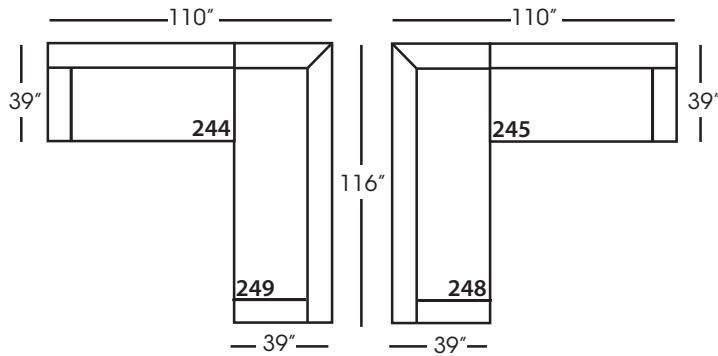

Sylvie-SLIP 246/247
Large Seated End - RSE/LSE
L84" D39" H35"

Sylvie-SLIP 248/249
Large Seated End w/Corner
RSE/LSE
L116" D39" H35"

Seat Height 21"
Seat Depth 24"
Arm Height 25"

This is a suggested application and is subject to change.
Sizes and dimensions will vary due to the individual hand crafted techniques and materials used in every style we produce.
All furniture style names are for internal reference only, not intended for commercial use.

SYLVIE SLIP BENCH SECTIONAL COLLECTION

	Corner 010	Large Armless 241	Small Armless 061	Chaise 110/111	Single Seated End 112/113	Small Seated End 244/245	Large Seated End 246/247	Large Seated End w/Corner 248/249
Standard Features								
Cloud Cushion	x	x	x	x	x	x	x	x
Sinuous Underconstruction	x	x	x	x	x	x	x	x
Options - See Price List for Prices								
Luxe Cushion	No Charge	No Charge	No Charge	No Charge	No Charge	No Charge	No Charge	No Charge
Cloud Plus Cushion	x	x	x	x	x	x	x	x
Extra Pillows (XP) - 18" TP	N/A	N/A	N/A	x	x	x	x	x
Ordering Instructions								
To Order, Please write the following:	Sylvie-SLIP-010	Sylvie-SLIP-241	Sylvie-SLIP-061	Sylvie-SLIP-110 RSC/111 LSC	Sylvie-SLIP-112 RSE/113 LSE	Sylvie-SLIP-244 RSE/245 LSE	Sylvie-SLIP-246 RSE/247 LSE	Sylvie-SLIP-248 RSE/249 LSE
Additional Slipcovers								
To Order, Please write the following:	Sylvie-SCO-010	Sylvie-SCO-241	Sylvie-SCO-061	Sylvie-SCO-110/111	Sylvie-SCO-112/113	Sylvie-SCO-244/245	Sylvie-SCO-246/247	Sylvie-SCO-248/249

SYLVIE BENCH • SLIPCOVER • LOOSE PILLOW BACK

Corner
L39" D39" H35"

Large Armless
L65" D39" H35"

Small Armless
L33" D39" H35"

One Seated End*
L38" D39" H35"
**available as right or left seated*

Chaise*
L38" D67" H35"
**available as right or left seated*

Small Seated End*
L71" D39" H35"
**available as right or left seated*

Large Seated End*
L84" D39" H35"
**available as right or left seated*

Large Seated End with Corner*
L116" D39" H35"
**available as right or left seated*