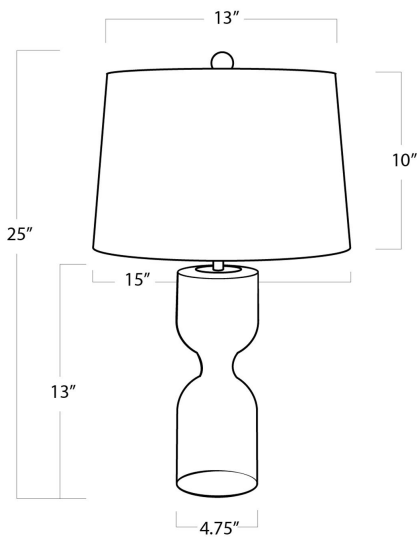

REGINA ANDREW

DETROIT

SPECIFICATION SHEET

Joan Crystal Table Lamp Large 13-1395

HEIGHT	25
WIDTH	15
DEPTH	15
SHADE DIMS	13 x 15 x 10
SHADE COLOR	Natural Linen
BULB QTY	1
BULB TYPE	A Type Medium Base (E26)
SOCKET	E26 Cast Dimmer
WATTAGE	150 Watt Max
WIRING TYPE	French Wire
MATERIAL	Crystal
FINISH	N/A
NOTES	10 ft of cord
FREIGHT ONLY	No