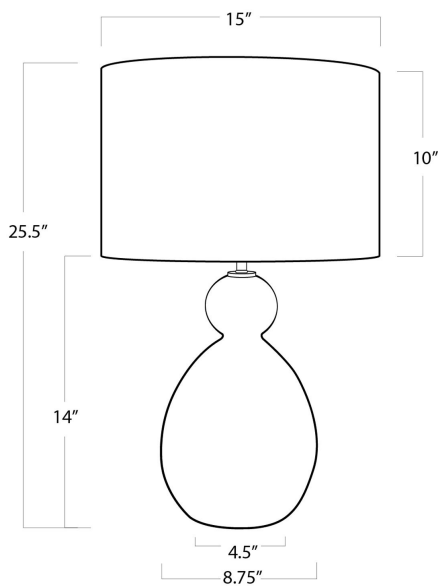

REGINA ANDREW

DETROIT

SPECIFICATION SHEET

Playa Ceramic Table Lamp 13-1443

HEIGHT	25.5
WIDTH	15
DEPTH	15
SHADE DIMS	15 x 15 x 10
SHADE COLOR	Natural Linen
BULB QTY	1
BULB TYPE	A Type Medium Base (E26)
SOCKET	E26 3-Way Cast Turn Knob
WATTAGE	3-Way 150 Watt Max
WIRING TYPE	Standard
MATERIAL	Ceramic
FINISH	N/A
NOTES	N/A
FREIGHT ONLY	No