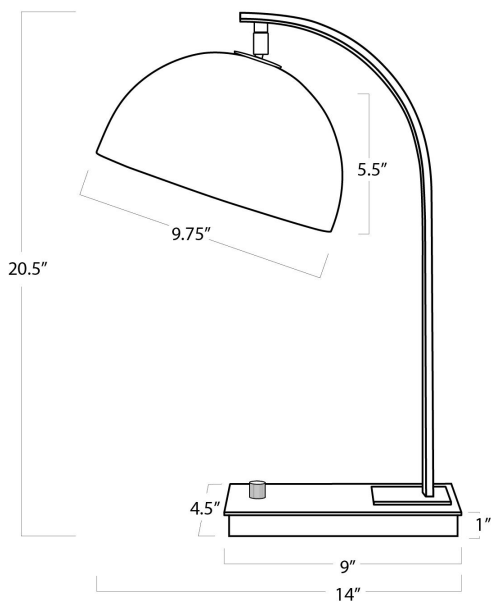

REGINA ANDREW

DETROIT

SPECIFICATION SHEET

Otto Desk Lamp
13-1451PN

HEIGHT	20.5
WIDTH	9.75
DEPTH	14
SHADE DIMS	N/A
SHADE COLOR	N/A
BULB QTY	1
BULB TYPE	A Type Medium Base (E26)
SOCKET	E26 Cast Dimmer
WATTAGE	40 Watt Max
WIRING TYPE	Standard
MATERIAL	Steel
FINISH	Polished Nickel
NOTES	N/A
FREIGHT ONLY	No