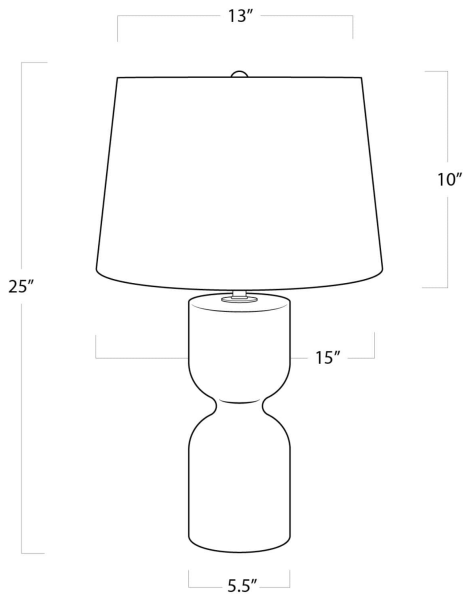

REGINA ANDREW

DETROIT

SPECIFICATION SHEET

Joan Alabaster Table Lamp Large 13-1393

HEIGHT	25
WIDTH	15
DEPTH	15
SHADE DIMS	13 x 15 x 10
SHADE COLOR	Natural Linen
BULB QTY	1
BULB TYPE	A Type Medium Base (E26)
SOCKET	E26 3-Way Cast Turn Knob
WATTAGE	3-Way 150 Watt Max
WIRING TYPE	Standard
MATERIAL	Alabaster
FINISH	N/A
NOTES	8 ft of cord
FREIGHT ONLY	No