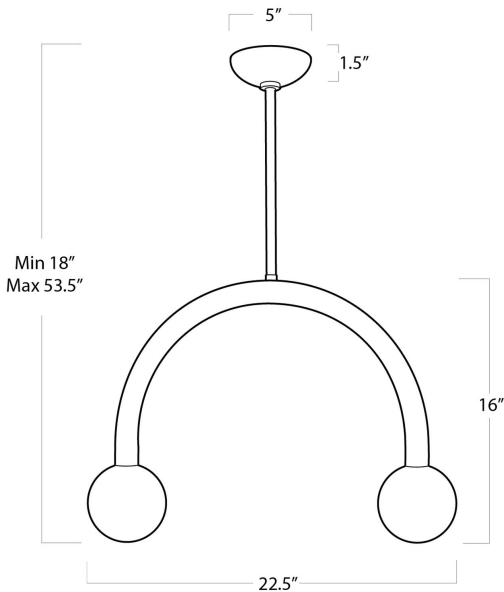

REGINA ANDREW

DETROIT

SPECIFICATION SHEET

Happy Pendant Small
16-1318NB

HEIGHT	18
WIDTH	22.5
DEPTH	5
SHADE DIMS	N/A
SHADE COLOR	N/A
BULB QTY	2
BULB TYPE	G9 LED
SOCKET	G 9
WATTAGE	5 Watt Max
WIRING TYPE	Hard Wire
MATERIAL	Steel
FINISH	Natural Brass
NOTES	N/A
FREIGHT ONLY	No