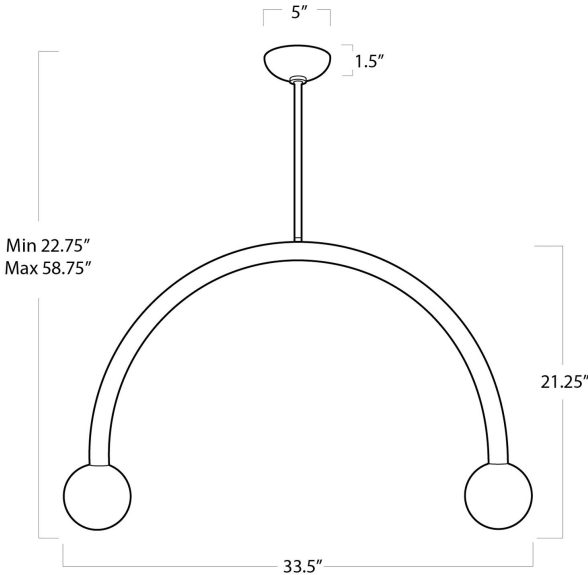

REGINA ANDREW

DETROIT

SPECIFICATION SHEET

Happy Pendant Large 16-1317ORB

HEIGHT	22.75
WIDTH	33.5
DEPTH	5
SHADE DIMS	N/A
SHADE COLOR	N/A
BULB QTY	2
BULB TYPE	G9 LED
SOCKET	G 9
WATTAGE	5 Watt Max
WIRING TYPE	Hard Wire
MATERIAL	Steel
FINISH	Oil Rubbed Bronze
NOTES	N/A
FREIGHT ONLY	No