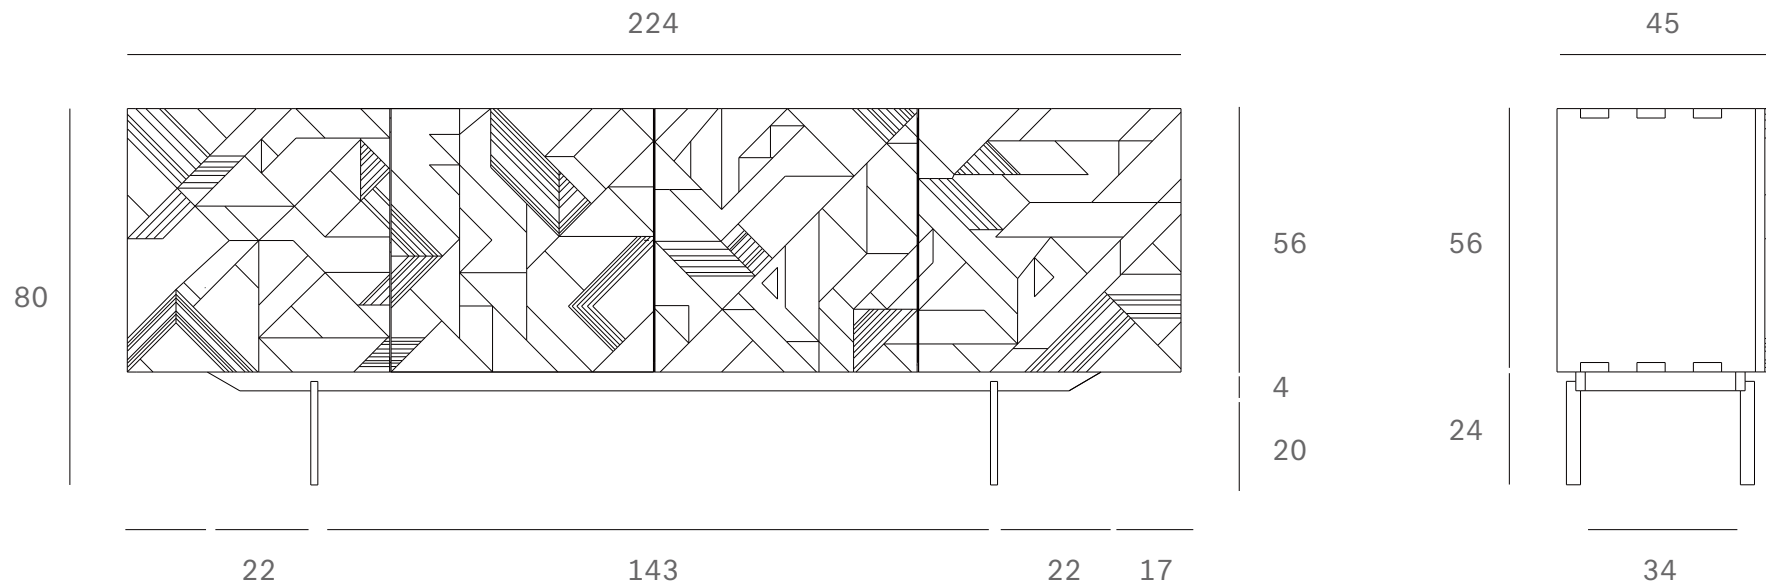

*Ethnicraft*

10061 - Teak Graphic sideboard - Dimensions (cm)

*Ethnicraft*

10061 -Teak Graphic sideboard - Dimensions (inches)