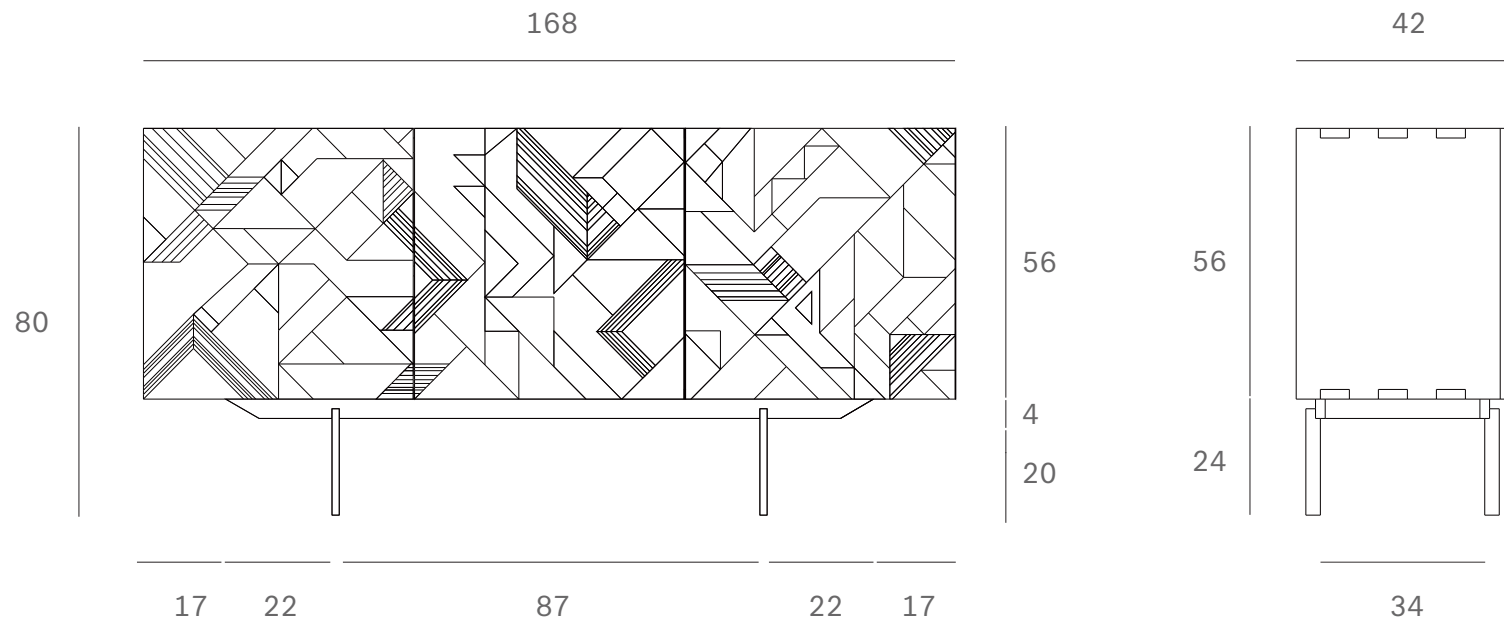

*Ethnicraft*

10062 - Teak Graphic sideboard - Dimensions (cm)

*Ethnicraft*

10062 - Teak Graphic sideboard - Dimensions (inches)