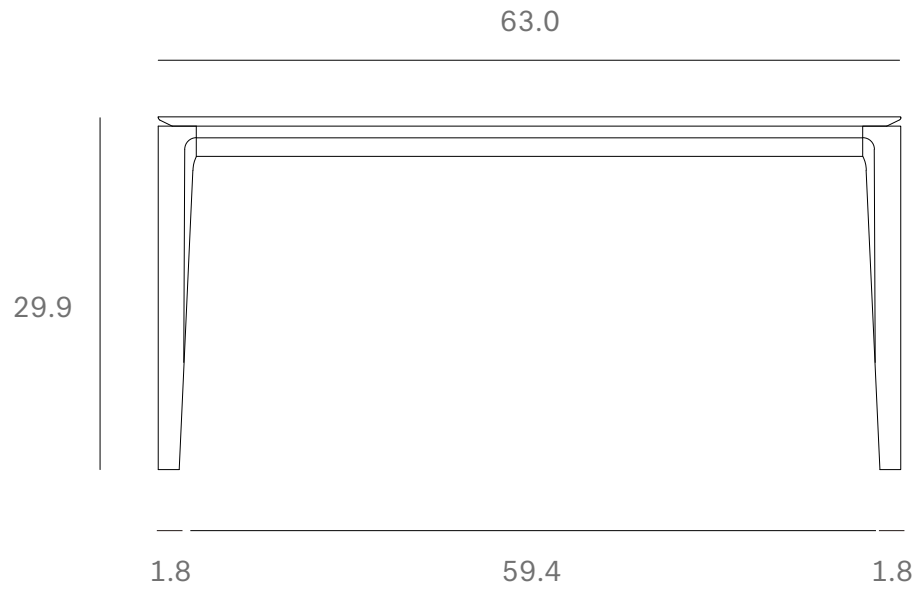

Ethnicraft

10158 - Teak Bok dining table - Dimensions (cm)

Ethnicraft

10158 - Teak Bok dining table - Dimensions (inches)

0.8
2.4