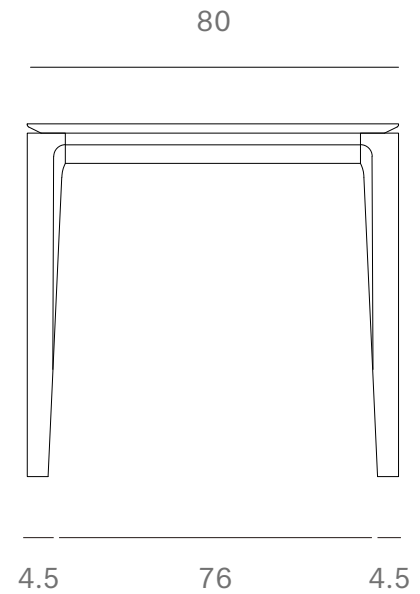

Ethnicraft

10158 - Teak Bok dining table - Dimensions (cm)

Ethnicraft

10158 - Teak Bok dining table - Dimensions (inches)

0.8
2.4