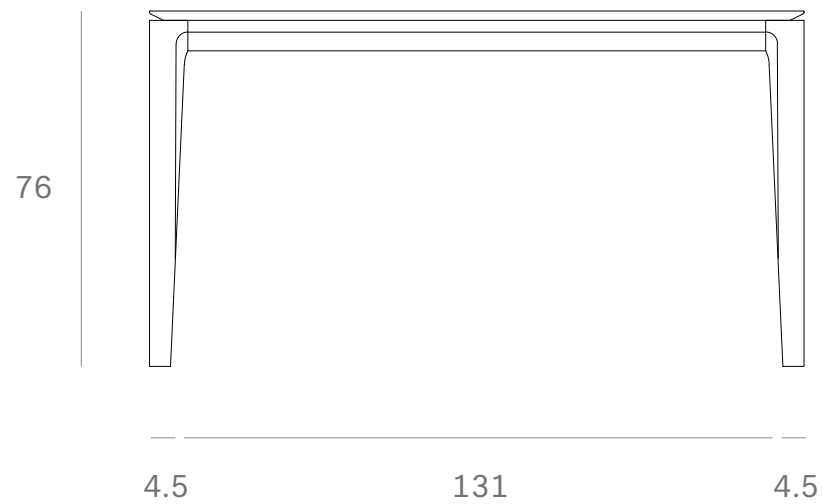

*Ethnicraft*

10157 - Teak Bok dining table - Dimensions (cm)

10157 - Teak Bok dining table - Dimensions (inches)