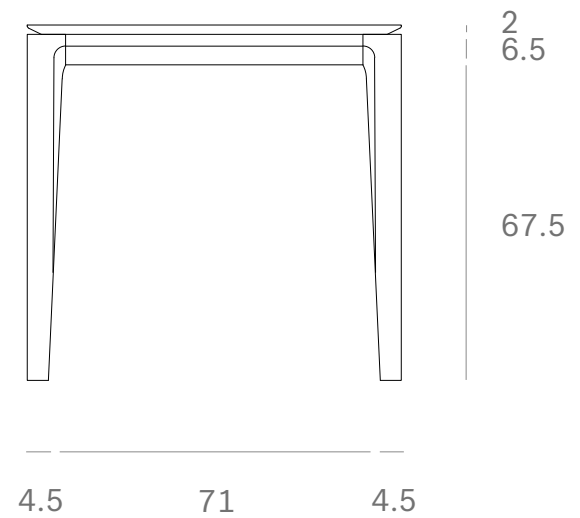

*Ethnicraft*

10157 - Teak Bok dining table - Dimensions (cm)

10157 - Teak Bok dining table - Dimensions (inches)