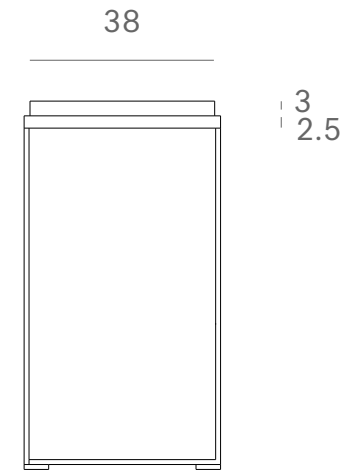

Ethnicraft

25943 - Texture Stability console - umber - Dimensions (cm)

*Ethnicraft*

25943 - Texture Stability console - umber - Dimensions (inches)