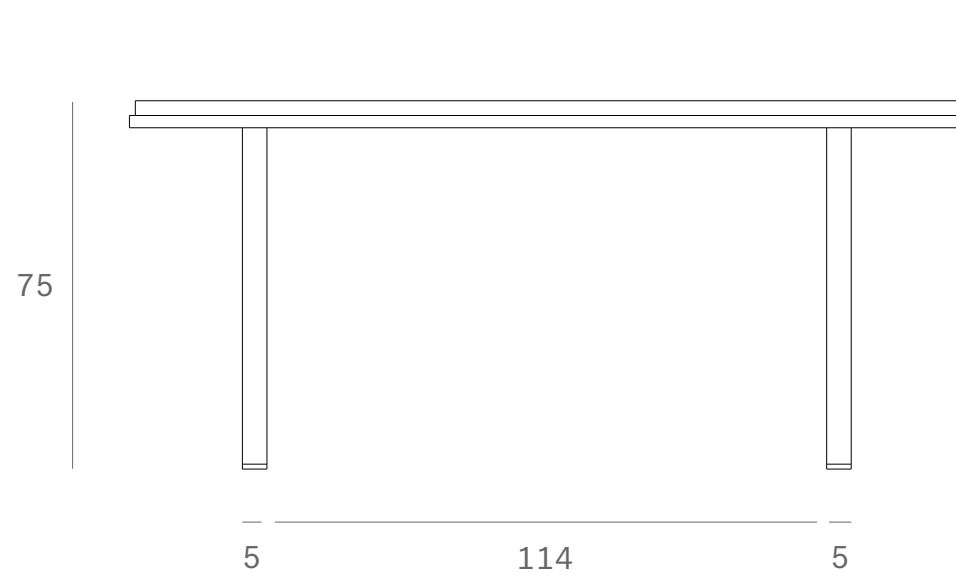

Ethnicraft

25943 - Texture Stability console - umber - Dimensions (cm)

*Ethnicraft*

25943 - Texture Stability console - umber - Dimensions (inches)