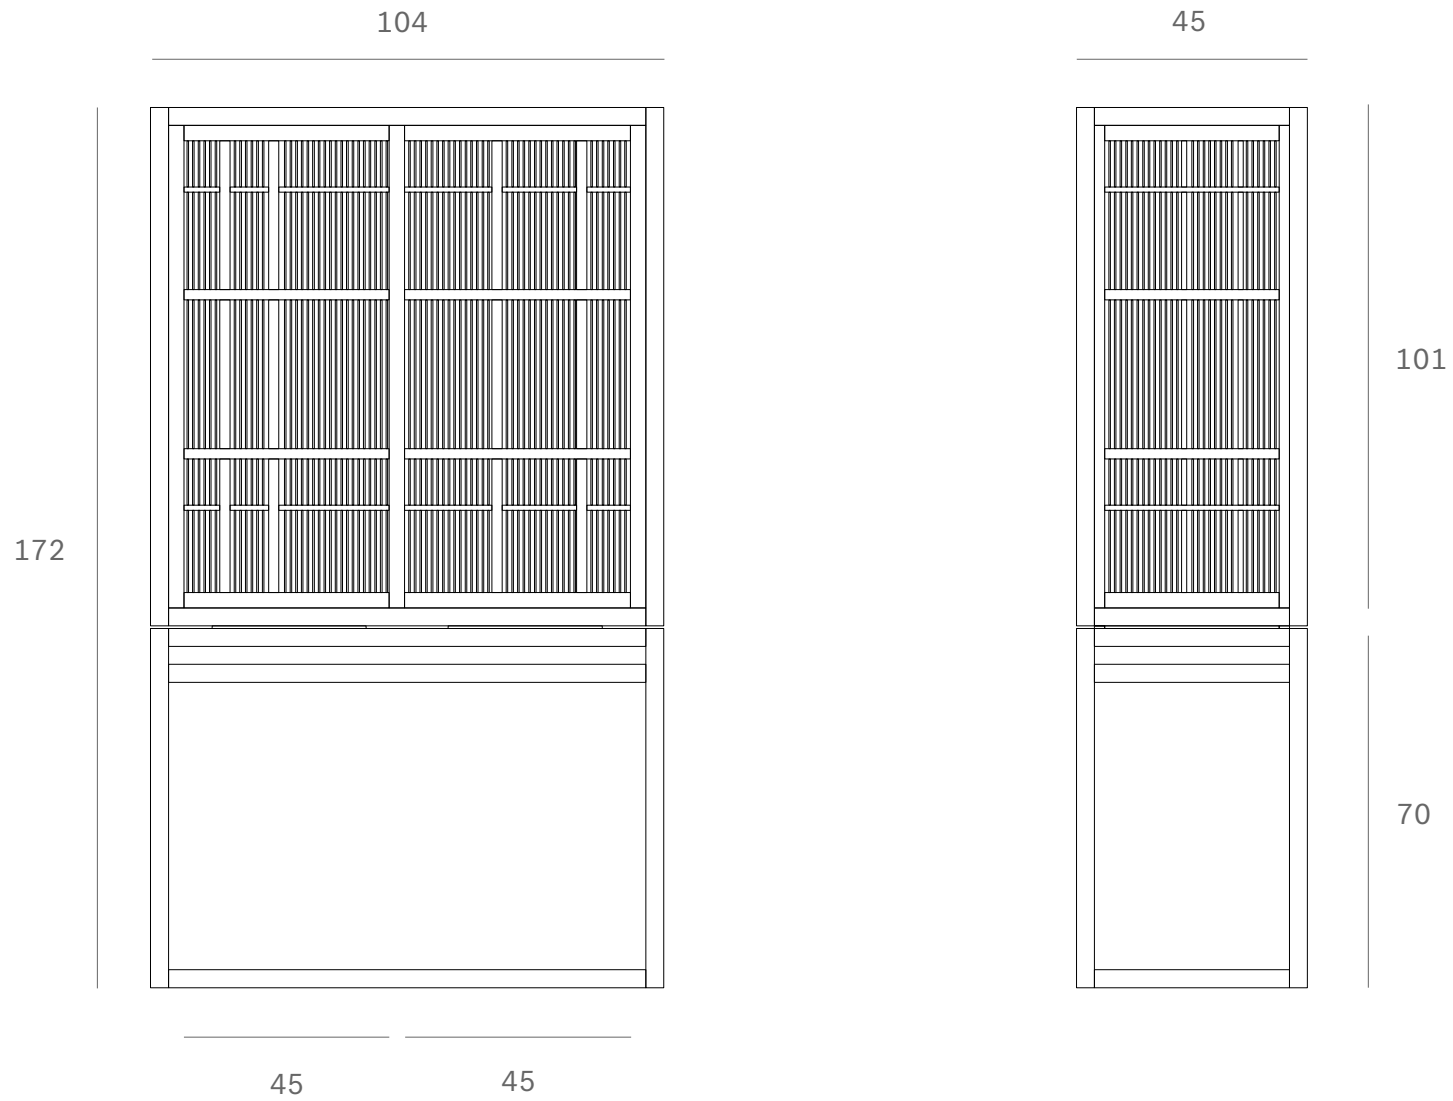

*Ethnicraft*

12345 - Oak Burung black storage cupboard - Dimensions (cm)

*Ethnicraft*

12345 - Oak Burung black storage cupboard - Dimensions (inches)