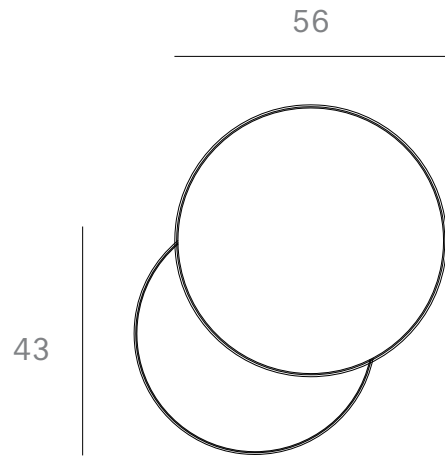

*Ethnicraft*

20703 - Charcoal Nesting side table set - Dimensions (cm)

*Ethnicraft*

20703 - Charcoal Nesting side table set - Dimensions (inches)