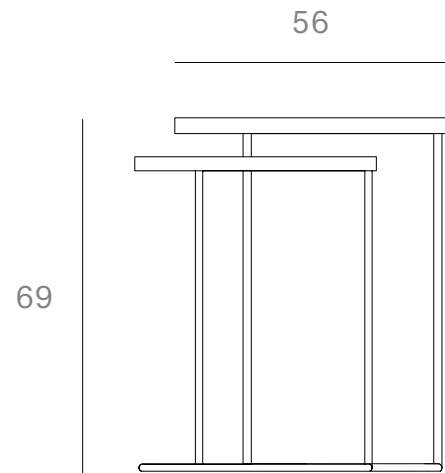

*Ethnicraft*

20703 - Charcoal Nesting side table set - Dimensions (cm)

*Ethnicraft*

20703 - Charcoal Nesting side table set - Dimensions (inches)