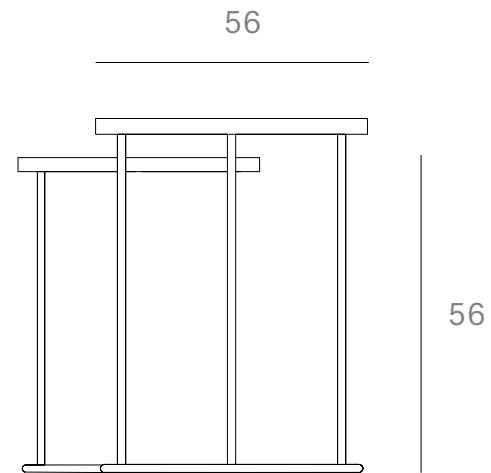

*Ethnicraft*

20703 - Charcoal Nesting side table set - Dimensions (cm)

*Ethnicraft*

20703 - Charcoal Nesting side table set - Dimensions (inches)