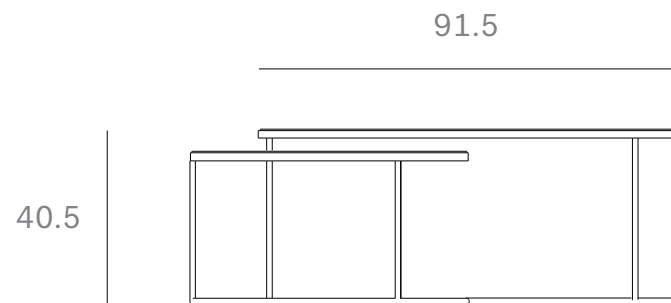

*Ethnicraft*

20701 - Charcoal Copper Nesting coffee table set - Dimensions (cm)

*Ethnicraft*

20701 - Charcoal Copper Nesting coffee table set - Dimensions (inches)