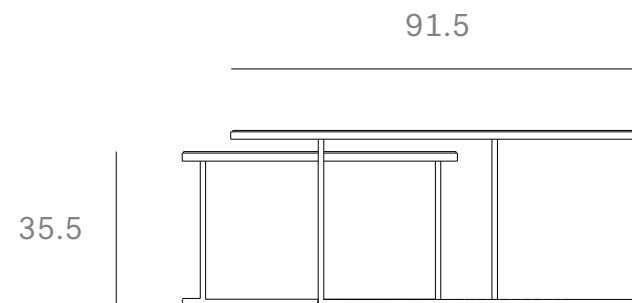

*Ethnicraft*

20701 - Charcoal Copper Nesting coffee table set - Dimensions (cm)

*Ethnicraft*

20701 - Charcoal Copper Nesting coffee table set - Dimensions (inches)