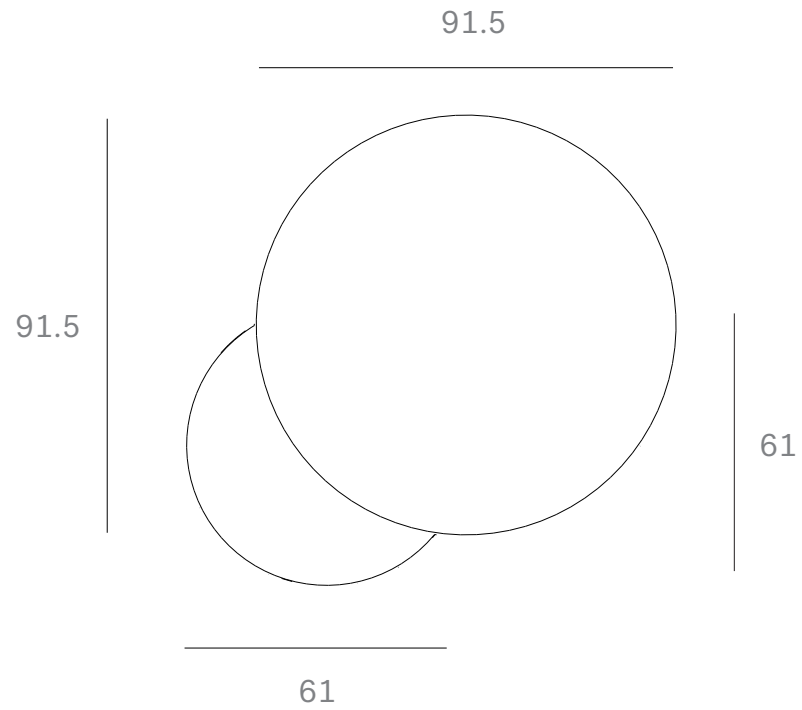

*Ethnicraft*

20701 - Charcoal Copper Nesting coffee table set - Dimensions (cm)

*Ethnicraft*

20701 - Charcoal Copper Nesting coffee table set - Dimensions (inches)