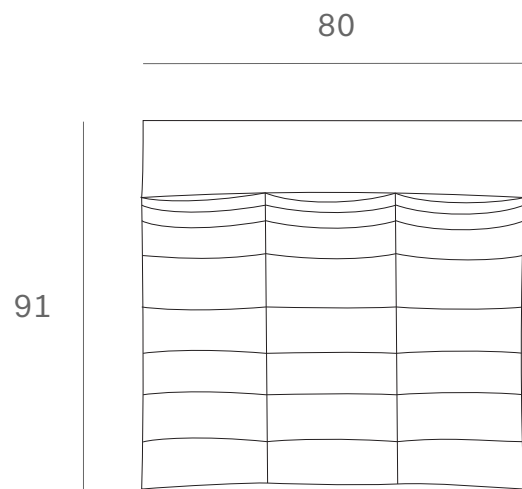

*Ethnicraft*

20229 - N701 sofa - 1 seater - Dimensions (cm)

*Ethnicraft*

20229 - N701 sofa - 1 seater - Dimensions (inches)