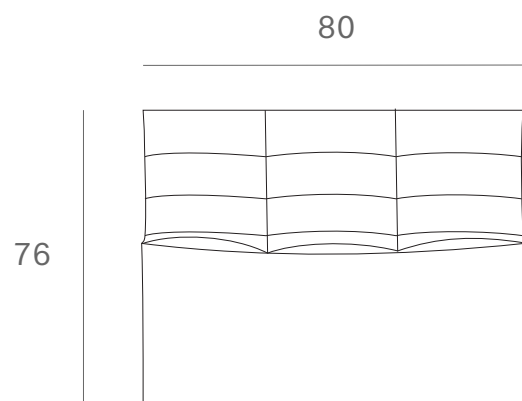

*Ethnicraft*

20229 - N701 sofa - 1 seater - Dimensions (cm)

*Ethnicraft*

20229 - N701 sofa - 1 seater - Dimensions (inches)