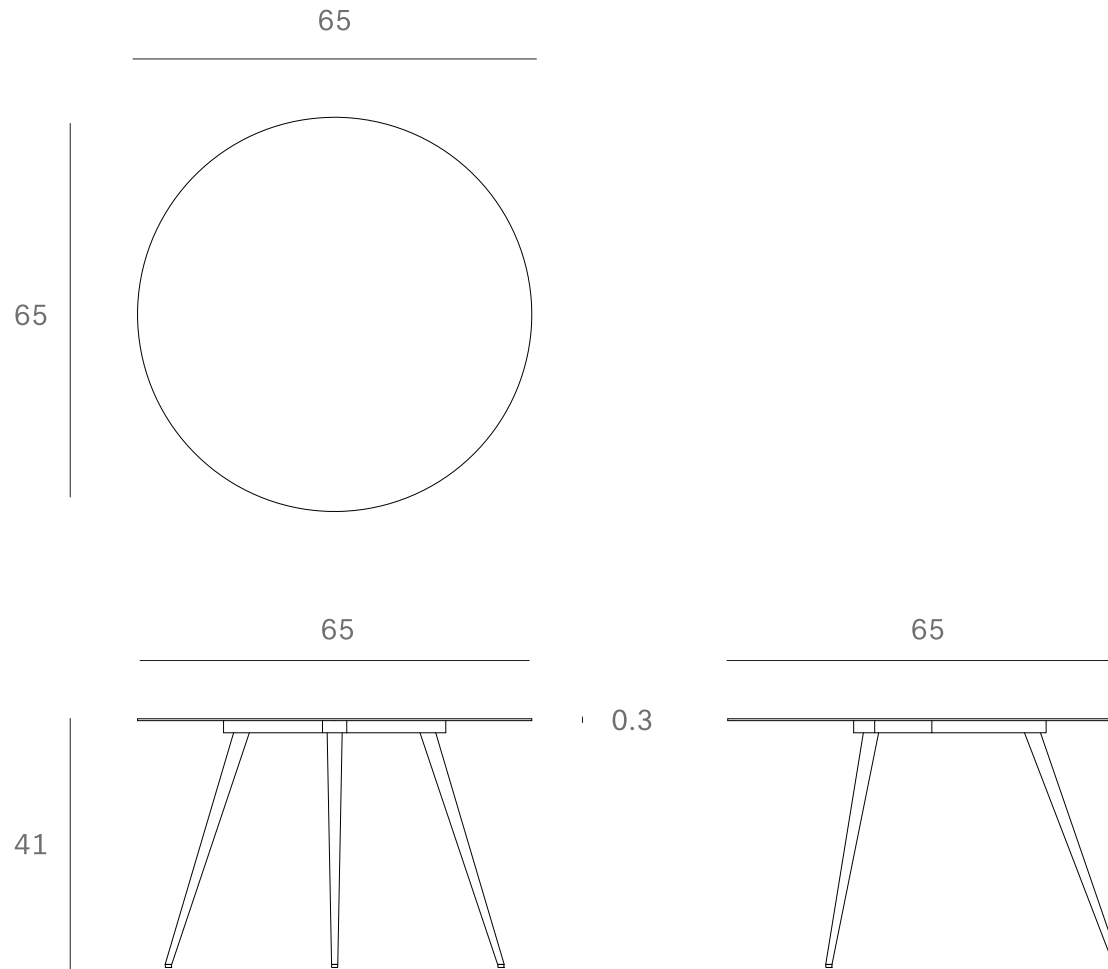

*Ethnicraft*

25908 - Texture Luna coffee table lava linear black - Dimensions (cm)

*Ethnicraft*

25908 - Texture Luna coffee table lava linear black - Dimensions (inches)