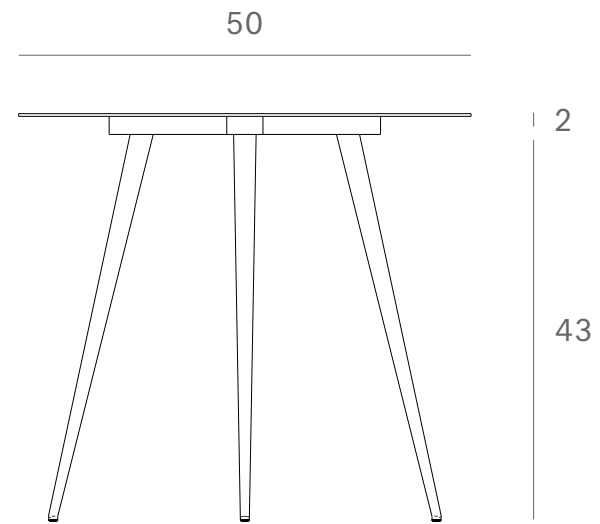

*Ethnicraft*

25897 - Luna coffee table - lava - black - Dimensions (cm)

*Ethnicraft*

25897 - Luna coffee table - lava - black - Dimensions (inches)