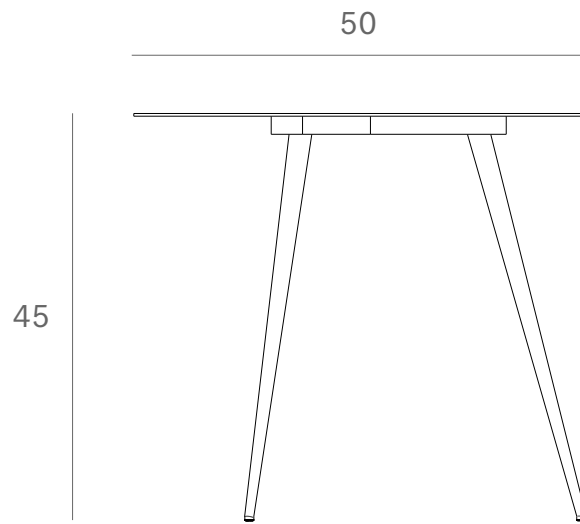

*Ethnicraft*

25897 - Luna coffee table - lava - black - Dimensions (cm)

*Ethnicraft*

25897 - Luna coffee table - lava - black - Dimensions (inches)