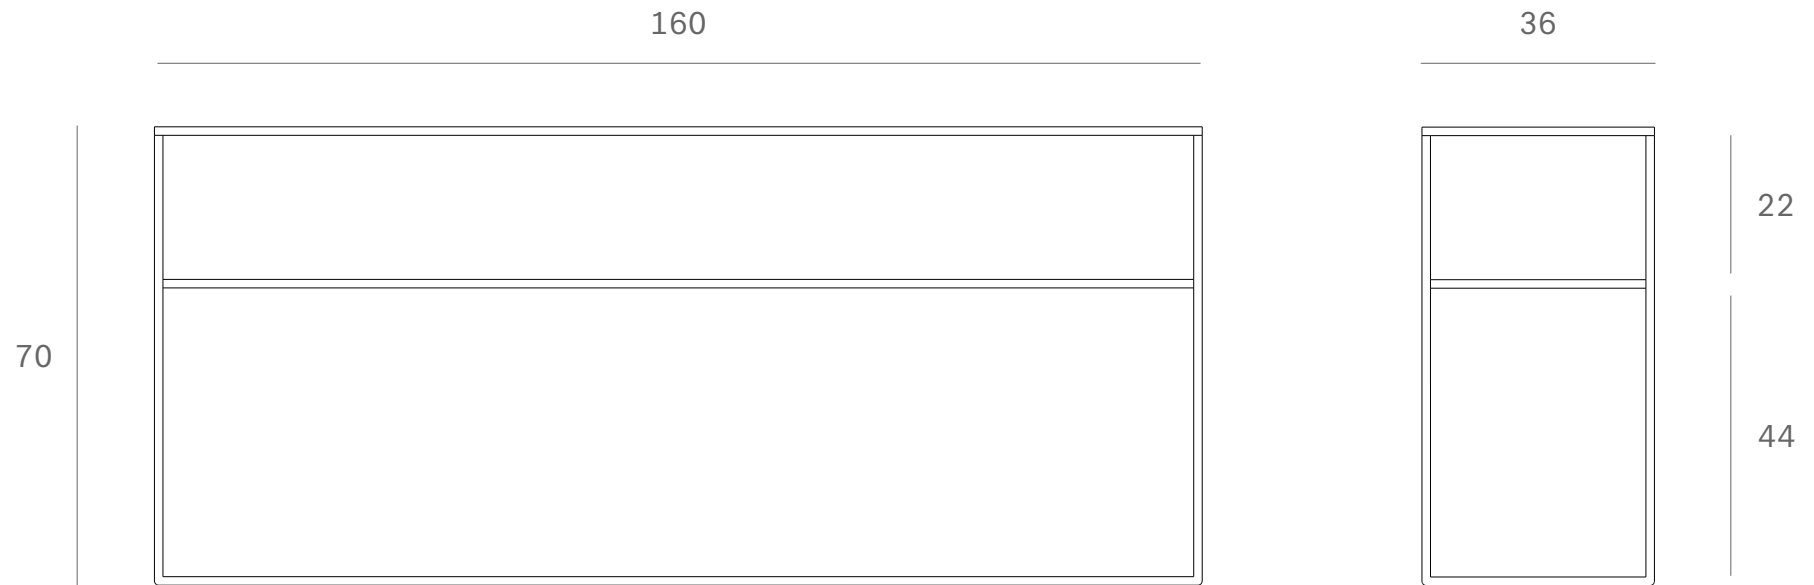

*Ethnicraft*

20748 - Charcoal sofa console - Dimensions (cm)

*Ethnicraft*

20748 - Charcoal sofa console - Dimensions (inches)