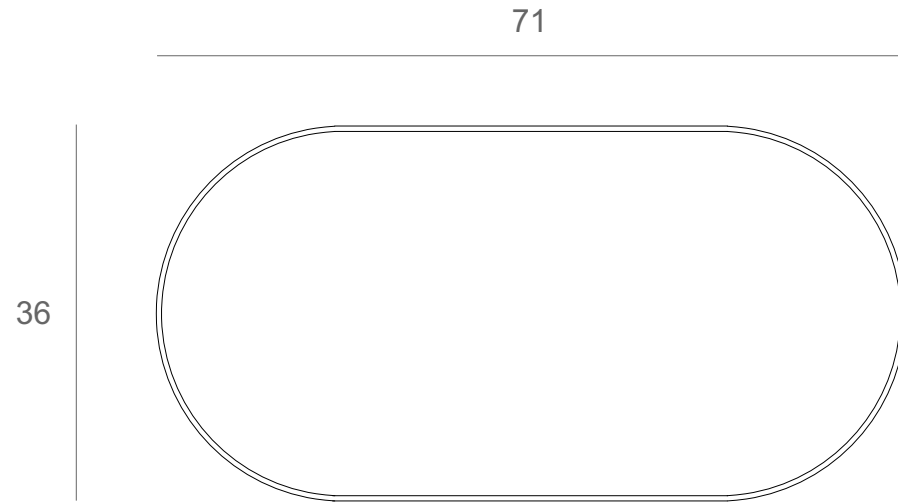

*Ethnicraft*

20467 - Black Organic glass valet tray - oblong - Dimensions (cm)

*Ethnicraft*

20467 - Black Organic glass valet tray - oblong - Dimensions (inches)