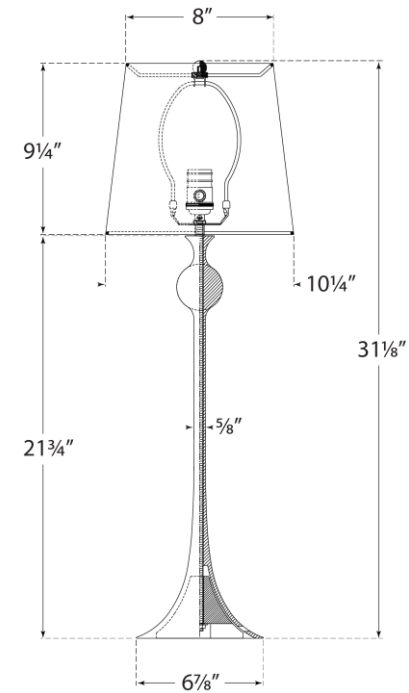

TEAR SHEET

Dover Buffet Lamp

Item # ARN 3144G-L

Designer: AERIN

Height: 31.25"

Width: 10.25"

Base: 7" Round

Finishes: AI, BSL, G

Shade Treatments: L

Shade Details: 8" x 10.25" x 9.25"

Socket: E26 Dimmer

Wattage: 60 A19

Weight: 8 Pounds

ARN3144