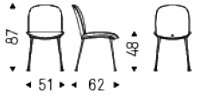

TINA

Design: Archirivolto

Product description

Chair with frame in titanium (GFM11), bronze (GFM18), graphite (GFM69) or black (GFM73) embossed lacquered steel. Cover in fabric, micro nubuck, soft leather or synthetic leather as per sample card. The cover is not removable.

TINA

Design: Archirivolto

Dimension

TINA

Design: Archirivolto

Finishes: base

metal

GFM11 titanium
embossed