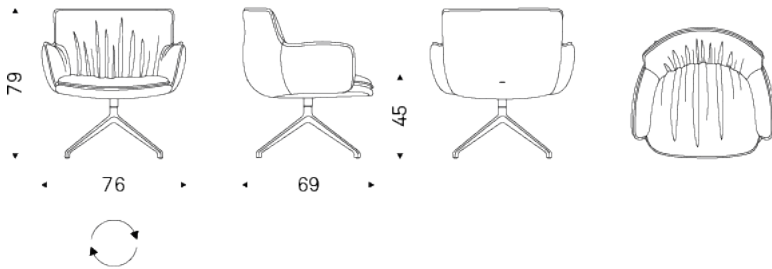

### Product description

Swiveling armchair with 4 spokes base in titanium (GFM11), bronze (GFM18), graphite (GFM69), pearl (GFM70) or black (GFM73) embossed lacquered aluminium. Cover in fabric, micro nubuck, soft leather or synthetic leather as per sample card. The cover is not removable. Seat available in two different heights.

## Dimension

A45

B38