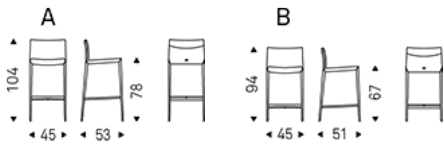

NORMA

Design: Paolo Cattelan

Dimension