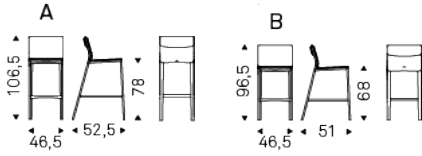

ISABEL

Design: Paolo Cattelan

Dimension