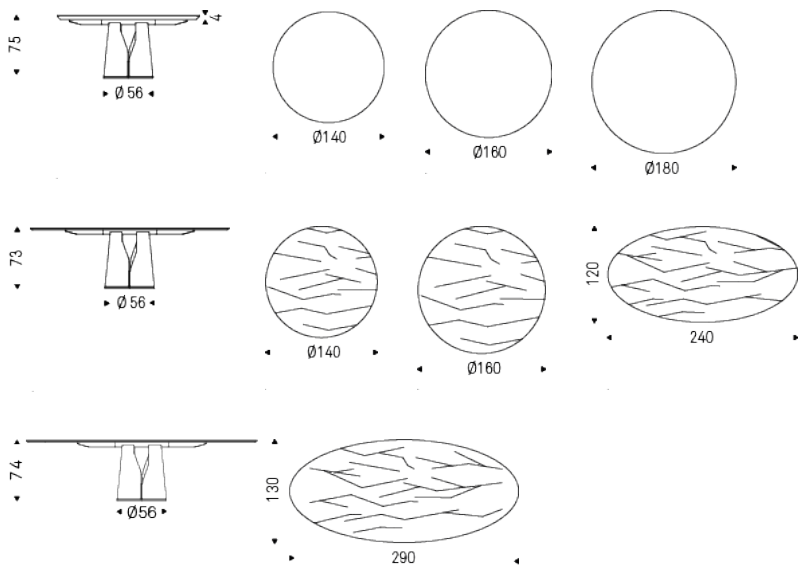

GIANO

Design: Manzoni e Tapinassi

Product description

Table with base in titanium (GFM11), bronze (GFM18), graphite (GFM69), pearl (GFM70) or black (GFM73) embossed lacquered steel. Top in matt white Carrara (BCO) marble, Canaletto walnut (NC) or burned oak (RB) wood. Optional central swiveling tray Lazy Susan.

GIANO

Design: Manzoni e Tapinassi

Dimension

GIANO

Design: Manzoni e Tapinassi

Finishes: base

metal

GFM11 titanium embossed