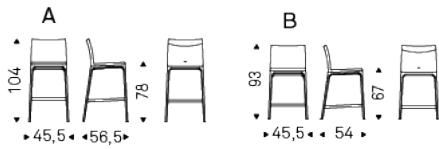

## Product description

Stool with frame in natural beech (F1), Canaletto walnut (FNC), wenghè (FW) or black (OP17) stained beech. Cover in fabric, micro nubuck, soft leather or synthetic leather as per sample card. The cover is not removable.

## Dimension