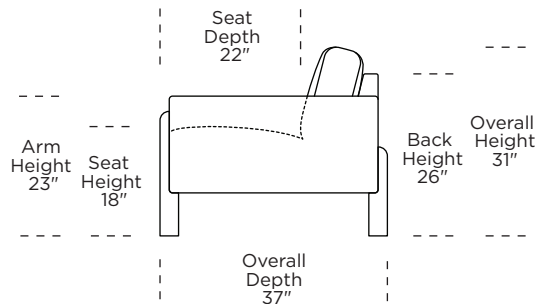

Leg height is 7"

Please use actual leather, fabric, Crypton®, Sunbrella® and Ultrasuede® swatches when specifying furniture as the colors shown may vary due to the printing process.

Scale: 1/4 inch = 1 foot
All dimensions are approximate and subject to change.
Specify components from the sitting position.