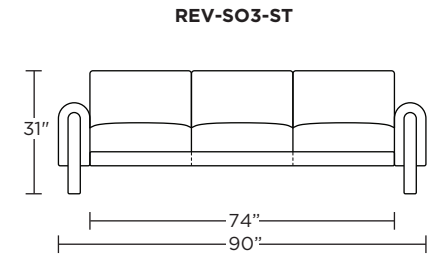

Leg height is 7"

Please use actual leather, fabric, Crypton®, Sunbrella® and Ultrasuede® swatches when specifying furniture as the colors shown may vary due to the printing process.

Scale: 1/4 inch = 1 foot
All dimensions are approximate and subject to change.
Specify components from the sitting position.