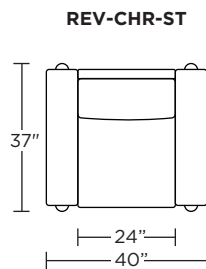

Leg height is 7"

Please use actual leather, fabric, Crypton®, Sunbrella® and Ultrasuede® swatches when specifying furniture as the colors shown may vary due to the printing process.

Scale: 1/4 inch = 1 foot
All dimensions are approximate and subject to change.
Specify components from the sitting position.