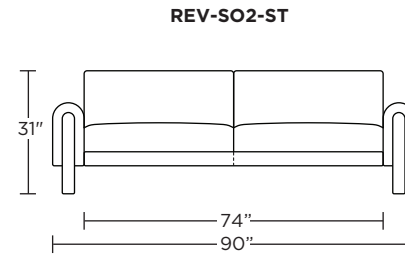

Leg height is 7"

Please use actual leather, fabric, Crypton®, Sunbrella® and Ultrasuede® swatches when specifying furniture as the colors shown may vary due to the printing process.

Scale: 1/4 inch = 1 foot
All dimensions are approximate and subject to change.
Specify components from the sitting position.