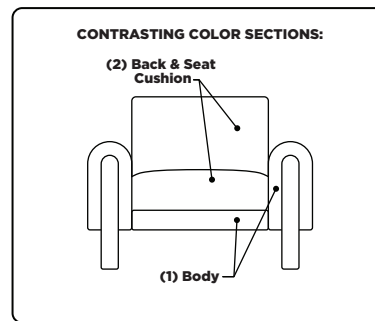

Leg height is 7"

Please use actual leather, fabric, Crypton®, Sunbrella® and Ultrasuede® swatches when specifying furniture as the colors shown may vary due to the printing process.

Scale: 1/4 inch = 1 foot
All dimensions are approximate and subject to change.
Specify components from the sitting position.