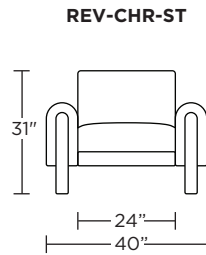

Leg height is 7"

Please use actual leather, fabric, Crypton®, Sunbrella® and Ultrasuede® swatches when specifying furniture as the colors shown may vary due to the printing process.

Scale: 1/4 inch = 1 foot
All dimensions are approximate and subject to change.
Specify components from the sitting position.