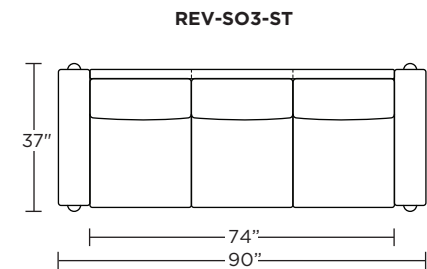

Leg height is 7"

Please use actual leather, fabric, Crypton®, Sunbrella® and Ultrasuede® swatches when specifying furniture as the colors shown may vary due to the printing process.

Scale: 1/4 inch = 1 foot
All dimensions are approximate and subject to change.
Specify components from the sitting position.