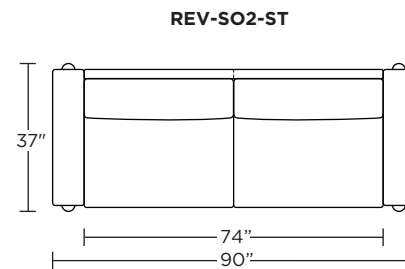

Leg height is 7"

Please use actual leather, fabric, Crypton®, Sunbrella® and Ultrasuede® swatches when specifying furniture as the colors shown may vary due to the printing process.

Scale: 1/4 inch = 1 foot
All dimensions are approximate and subject to change.
Specify components from the sitting position.