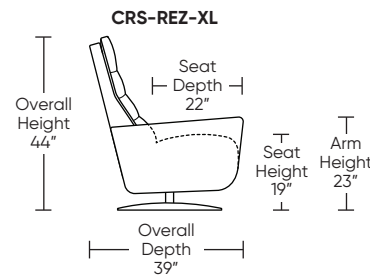

Standard Features:

- Advanced unidirectional suspension system
- Premium high-density, high-resiliency foam seat cushion
- Down encased cushioning
- Channel detail on back and seat cushion
- Semi-attached back cushion
- Tight seat cushion
- Single-needle top-stitch
- Power articulating headrest
- Fully reclines into an optimal "zero gravity" position
- Motorized recliner with an in-arm control panel that is easy to use and includes a USB charging port
- Motor has a five-year warranty
- Limited lifetime warranty on frame and suspension
- Three-year warranty on mechanism
- Quick-ship delivery

Please use actual leather, fabric, Crypton®, Sunbrella® and Ultrasuede® swatches when specifying furniture as the colors shown may vary due to the printing process.

Wall Clearance: ST - 18", LG - 19", XL - 20"

Scale: 1/4 inch = 1 foot
All dimensions are approximate and subject to change.
Specify components from the sitting position.