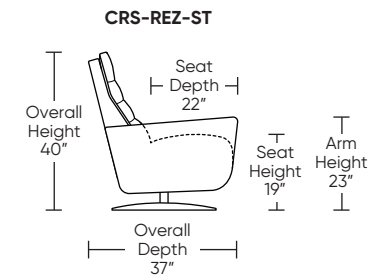

Standard Features:

- Advanced unidirectional suspension system
- Premium high-density, high-resiliency foam seat cushion
- Down encased cushioning
- Channel detail on back and seat cushion
- Semi-attached back cushion
- Tight seat cushion
- Single-needle top-stitch
- Power articulating headrest
- Fully reclines into an optimal "zero gravity" position
- Motorized recliner with an in-arm control panel that is easy to use and includes a USB charging port
- Motor has a five-year warranty
- Limited lifetime warranty on frame and suspension
- Three-year warranty on mechanism
- Quick-ship delivery

Please use actual leather, fabric, Crypton®, Sunbrella® and Ultrasuede® swatches when specifying furniture as the colors shown may vary due to the printing process.

Wall Clearance: ST - 18", LG - 19", XL - 20"

Scale: 1/4 inch = 1 foot
All dimensions are approximate and subject to change.
Specify components from the sitting position.