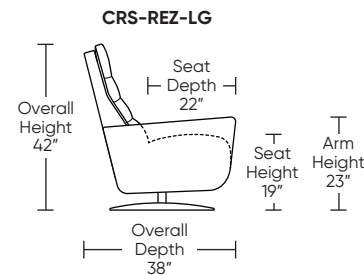

Standard Features:

- Advanced unidirectional suspension system
- Premium high-density, high-resiliency foam seat cushion
- Down encased cushioning
- Channel detail on back and seat cushion
- Semi-attached back cushion
- Tight seat cushion
- Single-needle top-stitch
- Power articulating headrest
- Fully reclines into an optimal "zero gravity" position
- Motorized recliner with an in-arm control panel that is easy to use and includes a USB charging port
- Motor has a five-year warranty
- Limited lifetime warranty on frame and suspension
- Three-year warranty on mechanism
- Quick-ship delivery

Please use actual leather, fabric, Crypton®, Sunbrella® and Ultrasuede® swatches when specifying furniture as the colors shown may vary due to the printing process.

Wall Clearance: ST - 18", LG - 19", XL - 20"

Scale: 1/4 inch = 1 foot
All dimensions are approximate and subject to change.
Specify components from the sitting position.