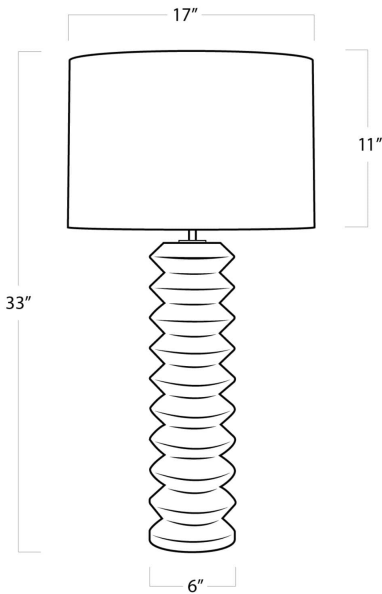

REGINA ANDREW

DETROIT

SPECIFICATION SHEET

Accordion Table Lamp (Ebony)
13-1210EB

HEIGHT	33
WIDTH	17
DEPTH	17
SHADE DIMS	17 x 17 x 11
SHADE COLOR	Natural Linen
BULB QTY	1
BULB TYPE	A Type Medium Base (E26)
SOCKET	E26 3-Way Cast Turn Knob
WATTAGE	3-Way 150 Watt Max
WIRING TYPE	Standard
MATERIAL	Birch Wood
FINISH	N/A
NOTES	8 ft of cord
FREIGHT ONLY	No