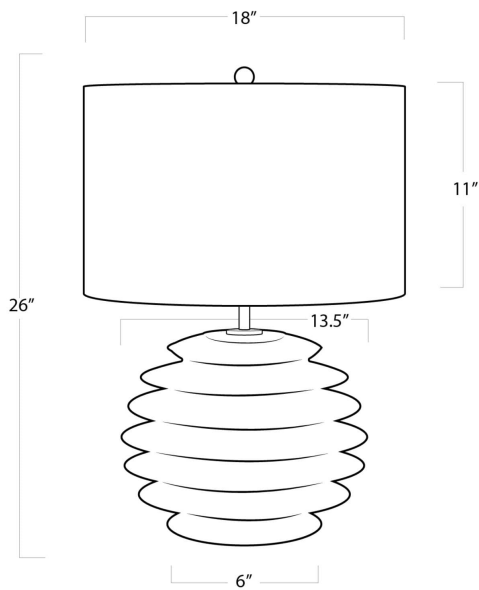

REGINA ANDREW

DETROIT

SPECIFICATION SHEET

Accordion Table Lamp Round (Ebony)
13-1209EB

HEIGHT	26
WIDTH	18
DEPTH	18
SHADE DIMS	18 x 18 x 11
SHADE COLOR	Natural Linen
BULB QTY	1
BULB TYPE	A Type Medium Base (E26)
SOCKET	E26 3-Way Cast Turn Knob
WATTAGE	3-Way 150 Watt Max
WIRING TYPE	Standard
MATERIAL	Birch Wood
FINISH	N/A
NOTES	8 ft of cord
FREIGHT ONLY	No