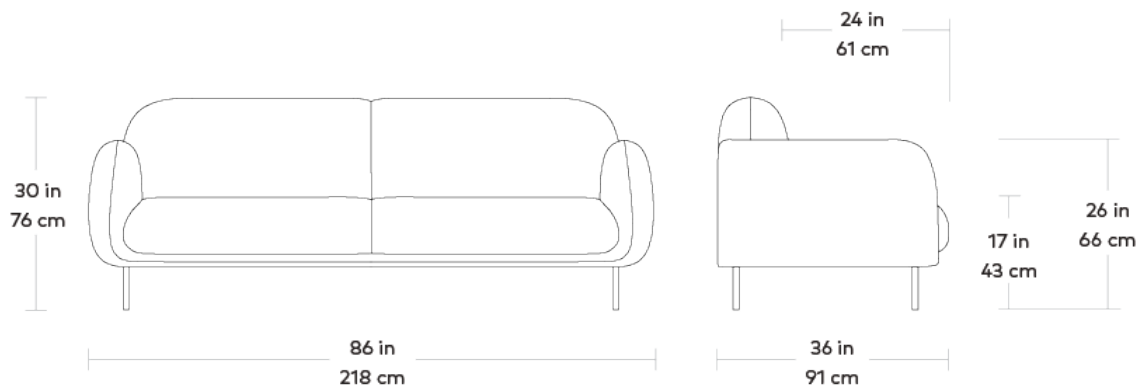

Nord Sofa **NEW**

UPHOLSTERY > Fabric

LEGS > Black Powder-Coated Finish

Envelop yourself in mod luxury with the plush and sophisticated Nord Sofa. With an elegant, curved silhouette, the Nord Sofa invites you to sink in and stay awhile, with a retro yet timeless shape that's emphasized by an ample, low profile back and feminine curved arms. Each piece has been expertly crafted in lush fabric, with a tight seat and back atop black steel legs that add a modern touch to the piece's striking '70s-inspired sensibilities.